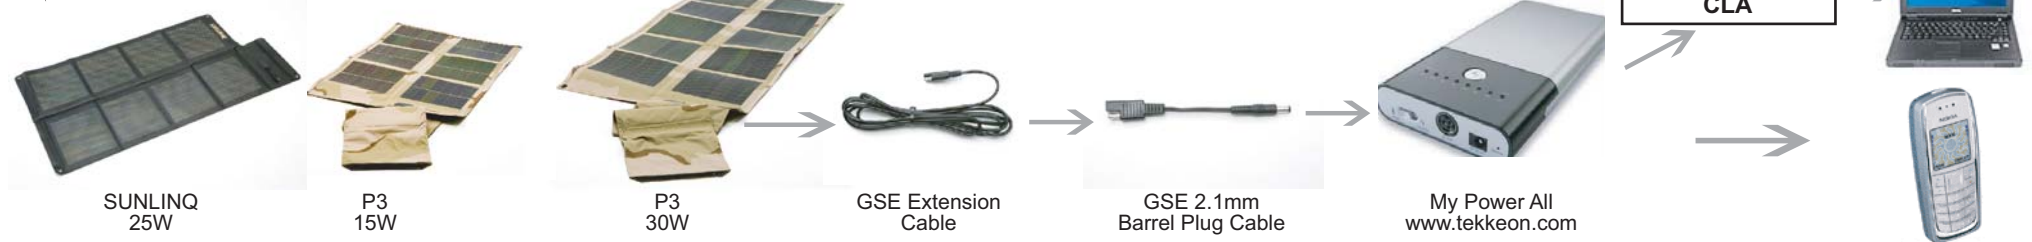

Solar Powered Laptops

Option 1

Option 2

Option 3

Option 4

Solar Powered Laptops

Option 1

LIGHTWEIGHT/ECONOMICAL SOLUTION - 3.5 lbs. not including computer

- Uses SUNLINQ 12W with accessory cables. SUNLINQ weighs less than one pound
- Uses 2-Outlet CLA Adapter for charging battery pack and device at the same time
- Uses lightweight On-the-Go-Pack battery pack for energy storage
- Can use with various DC converters or with laptop specific CLA from laptop manufacturer
- Adds runtime to laptop during the day
- Best for one day outings when wall plug charging is also available at night
- Vansen brand DC converter (shown) available from Global Solar Energy
- Vansen has 7 output selections: 15V/16V/18V/19V/20V DC at 3.5A regulated; 22VDC/24VDC at 2.9A regulated
- Vansen output with five detachable plugs include 5 coaxial connectors: (5.5 x 2.1 mm; 5.5 x 2.5 mm; 4.75 x 1.7 mm; 6.3 x 3.0 mm and 6.5 x 1.4 mm) check laptop or device connector size for correct fit
- See www.belkin.com, www.targus.com, or www.igo.com for CLA specific for your laptop or device

Option 3

MOST UNIVERSAL & LONG LASTING POWER SOLUTION - from 13 to 64 lbs. not including computer

- Can use with any Global Solar Energy solar panel product
- Need Global Solar Energy accessory cable pack with P3, included with SUNLINQ
- Need Xantrex Powerpack 150, 300, or 600HD
- Great for multiple days outdoors
- Most universal charging option for AC and DC loads
- Solution for charging various batteries or running devices through a CLA Adapter
- See www.belkin.com, www.targus.com, or www.igo.com for CLA specific for your laptop or device